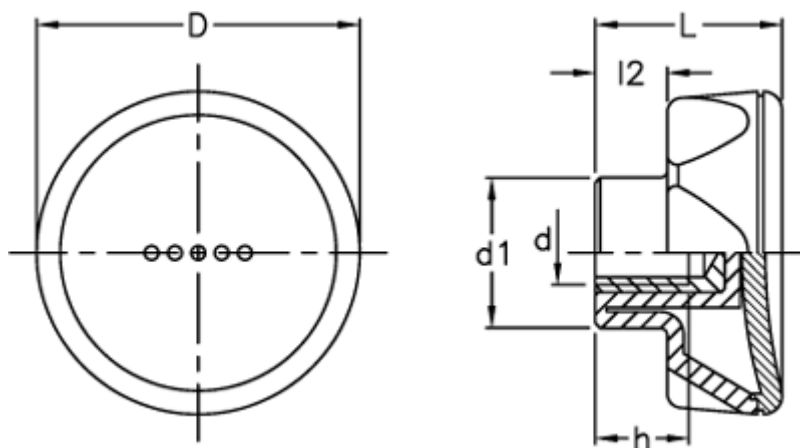

Article number: 23052214313
Description: E+G Lobe knob
ELK.56-B M10-C3 grey centre cap

Measures

D	= 56
d1	= 26.5
d 6H	= M10
h	= 13
L	= 29
l2	= 11